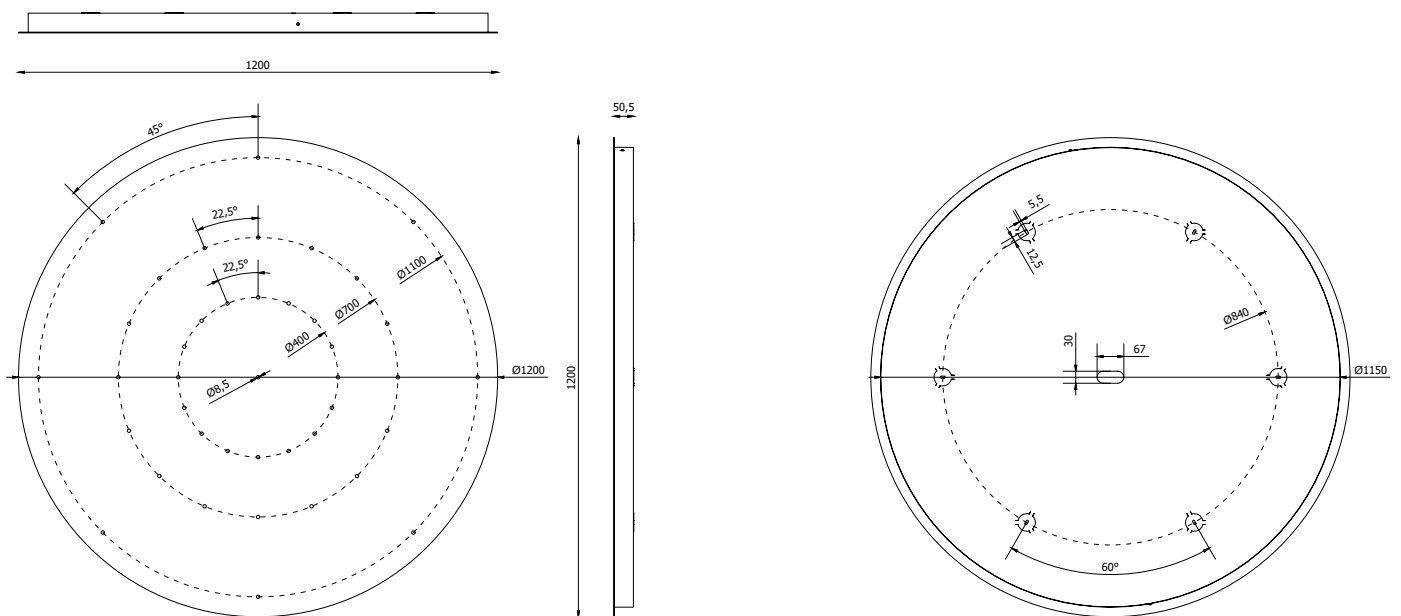

B-Piastre / Plates (Hail, Storm, Wonder)

TECHNICAL SHEET

BB01-T-120-41 WHITE

Mounting: a soffitto / ceiling

Environment: Indoor - IP20

Materials: Metallo / Metal

Information: Round plate with max 41 fittings

Lighting Control: dimmable 0-10V

BB01-T-120-41

PIASTRA ESTERNA / EXTERNAL PLATE

PIASTRA INTERNA / INTERNAL PLATE